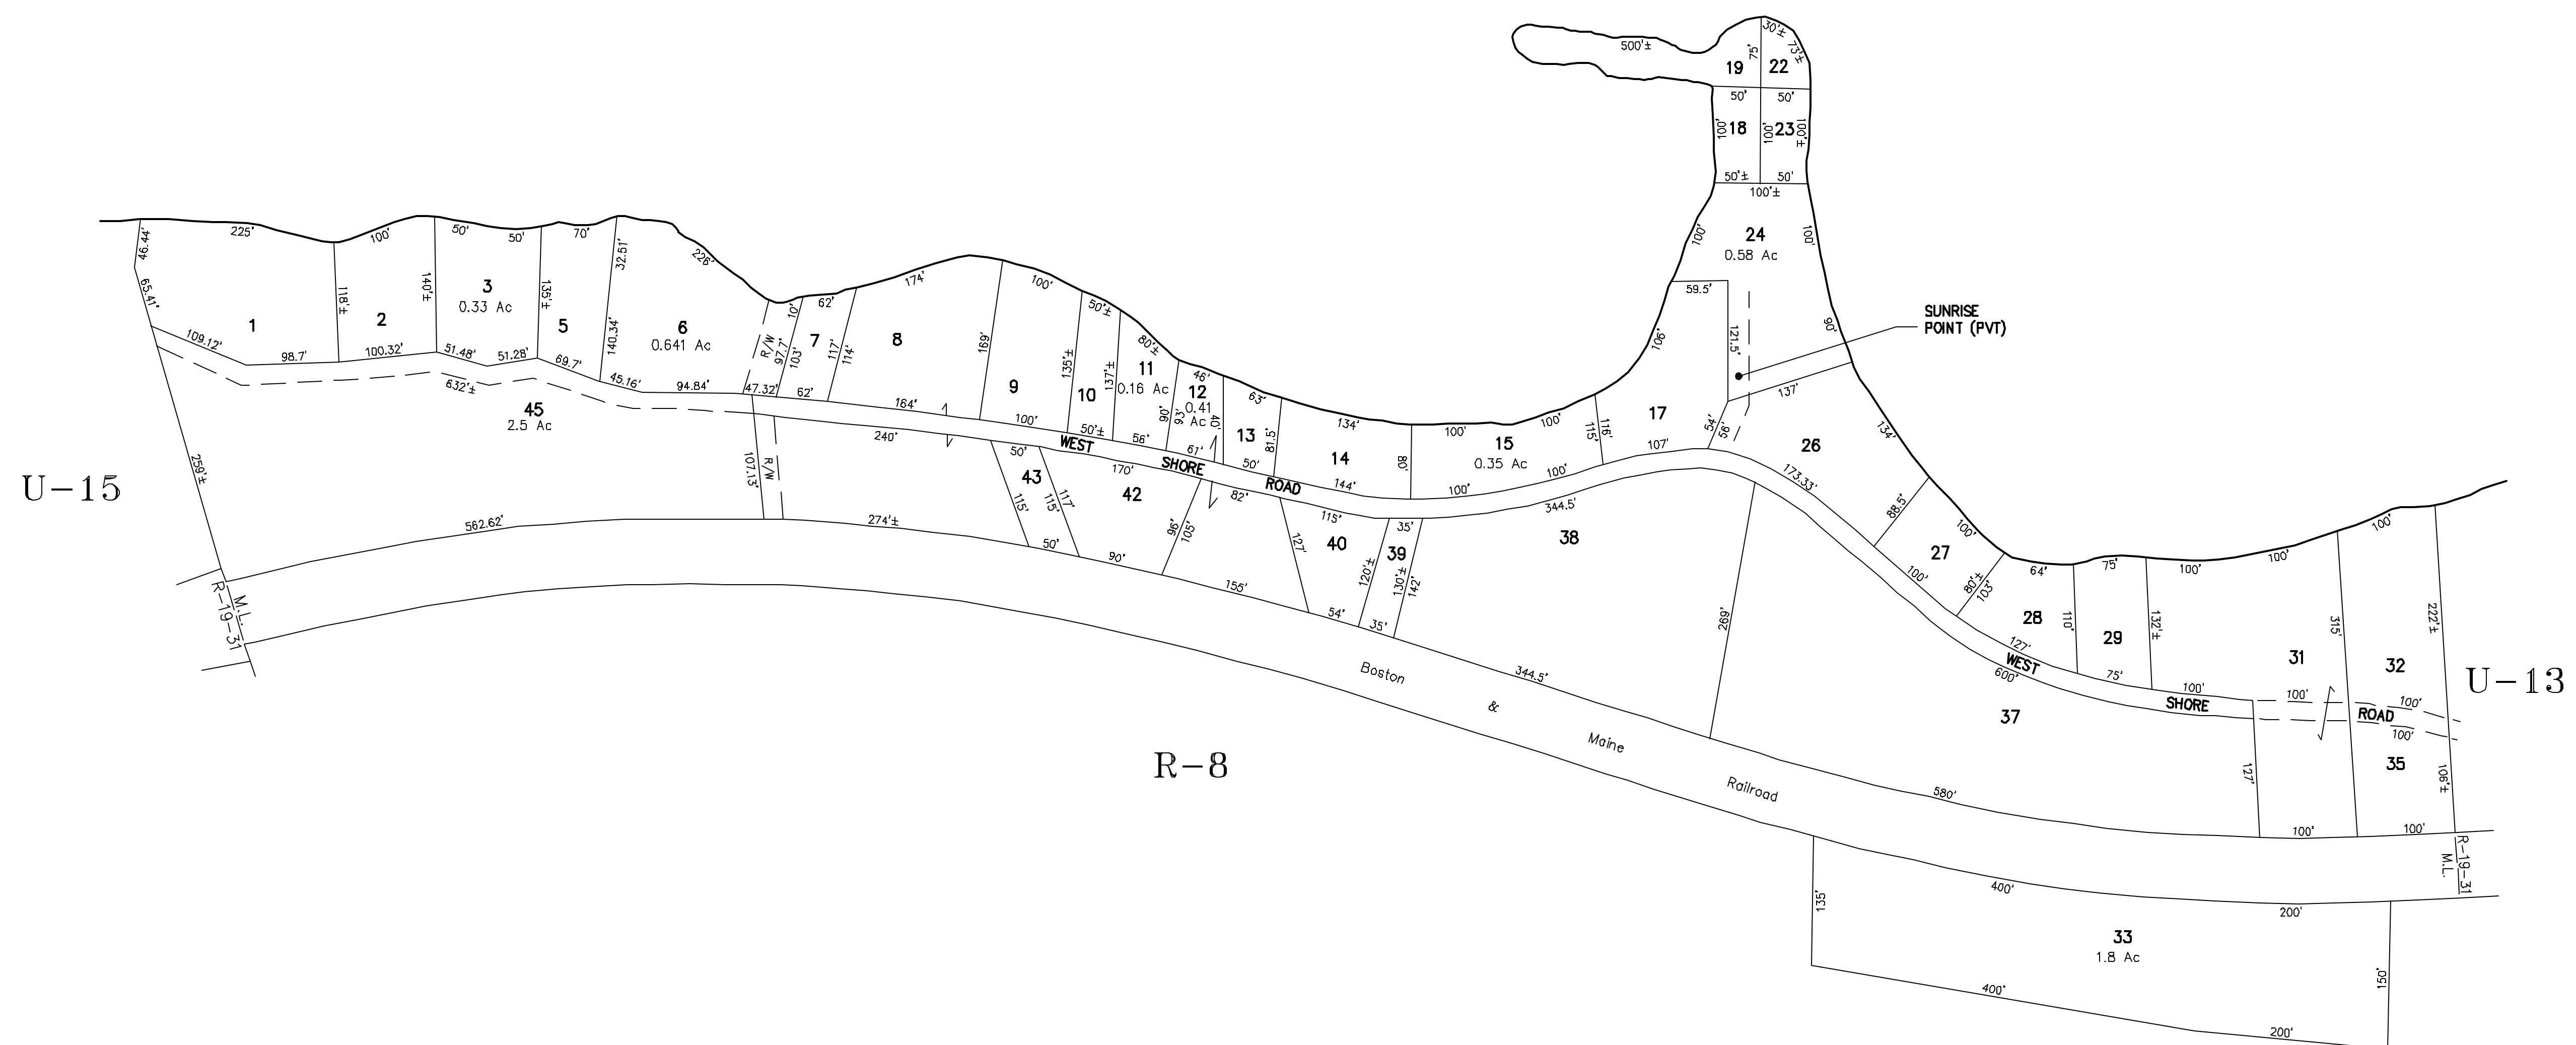

CENTER HARBOR

THUNDER ISLAND
21

20

LAKE WINONA

NO PARCEL: 4, 16, 25, 30, 34, 36, 41, 44

FOR ASSESSMENT PURPOSES ONLY
NOT FOR PROPERTY CONVEYANCES
PREPARED BY PHOTOGRAMMETRIC METHODS BY
JOHN E. O'DONNELL & ASSOCIATES
AUBURN, MAINE
1977

PROPERTY MAP
NEW HAMPTON
NEW HAMPSHIRE

LEGEND
ADJACENT SHEET NO.
COMMON OWNERSHIP
DEVELOPMENT LOT NO.
SCALED DIMENSION

12
OR
②
±

SCALE IN FEET
0 100 200

U-14